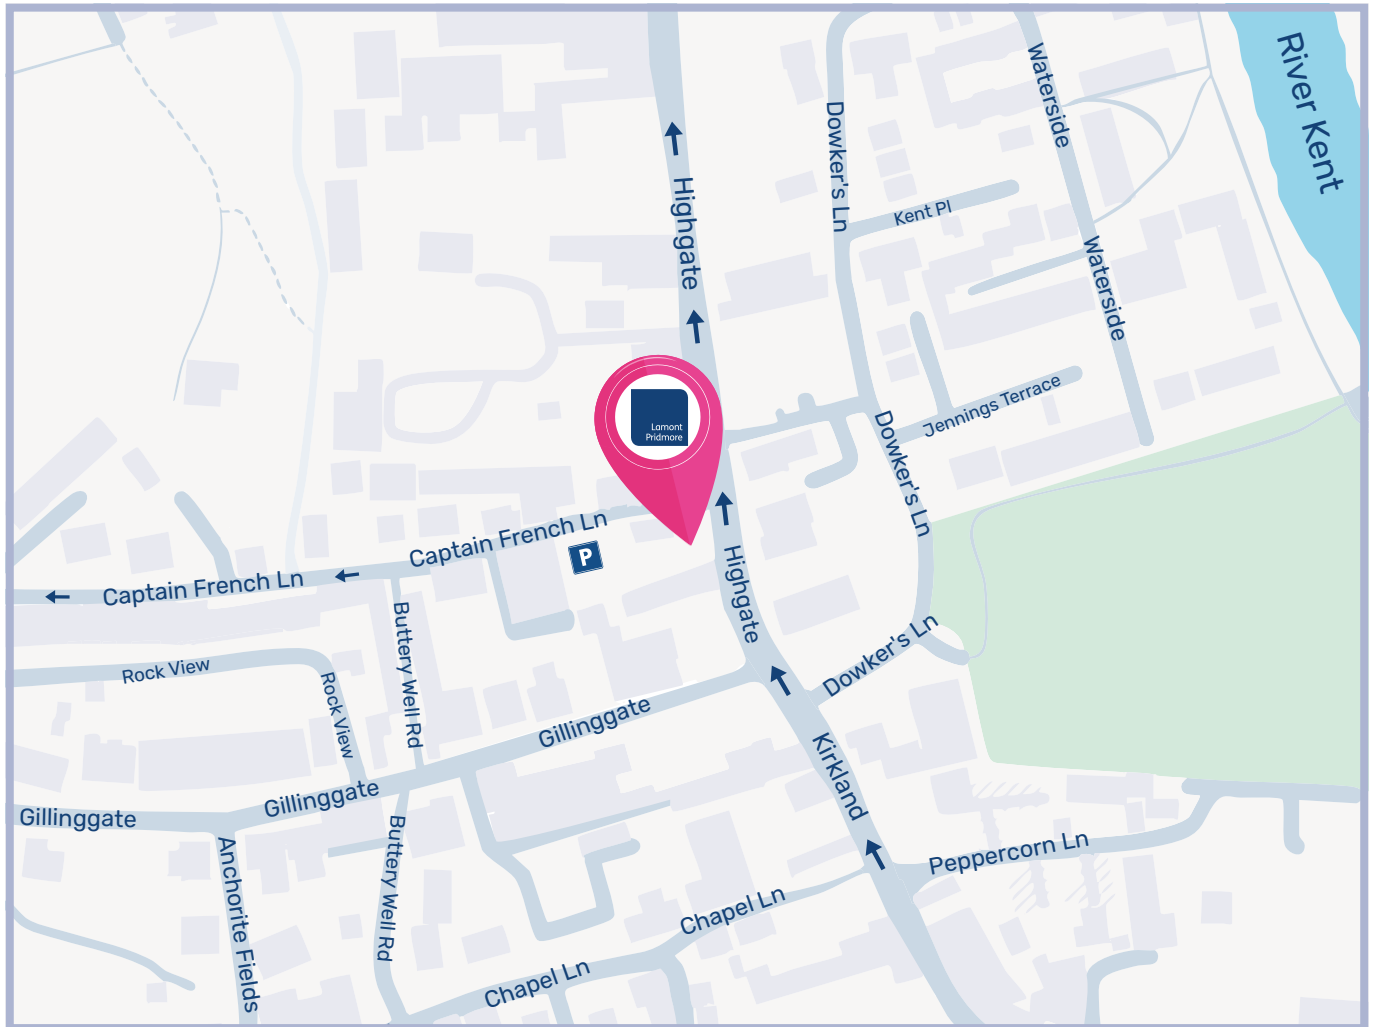

Directions to Lamont Pridmore Kendal

Find us at:

136 Highgate, Kendal, Cumbria, LA9 4HW

Our car park is at the rear of the building. On **Highgate**, take the first left after the office onto **Captain French Lane** and the next left turn into the car park. Please park in the bays clearly signed **Lamont Pridmore**.